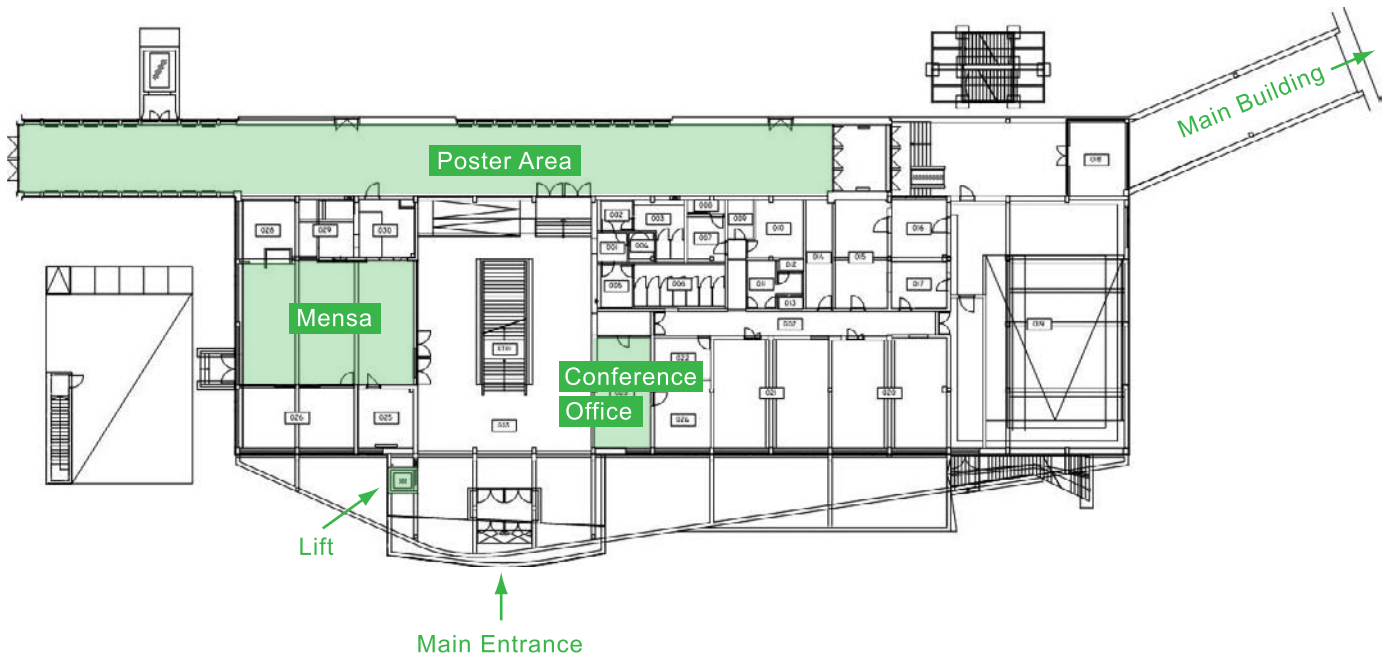

# FLOOR PLAN

The ASPM2010 will be held in the new lecture building of the Montanuniversität Leoben (Franz-Josef-Strasse 18, A-8700 Leoben)

## GROUND FLOOR

## FIRST FLOOR